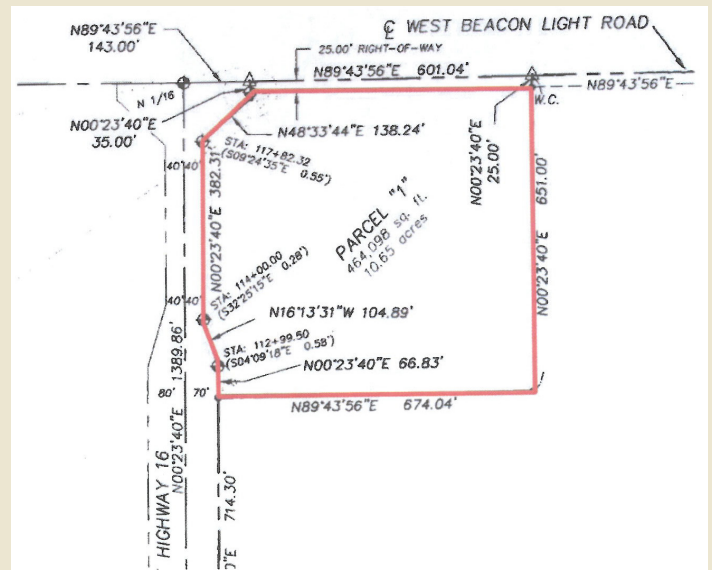

LAND

For Sale

MARK BOTTLES
REAL ESTATE SERVICES

PROPERTY INFORMATION:

Address: SEC Beacon Light & Hwy 16
Eagle, Idaho 83616

Location: Hwy 16 & Beacon Light

Zoning: RUT

Acres: +/- 10.65

Price: \$800,000

COMMENTS:

- Mixed Used Development Land

- Close to River Birch Golf Course and Wood River Cellars Winery

839 S. Bridgeway Place
Eagle, Idaho
P(208) 377-5700 F(208) 377-0035
www.markbottles.com