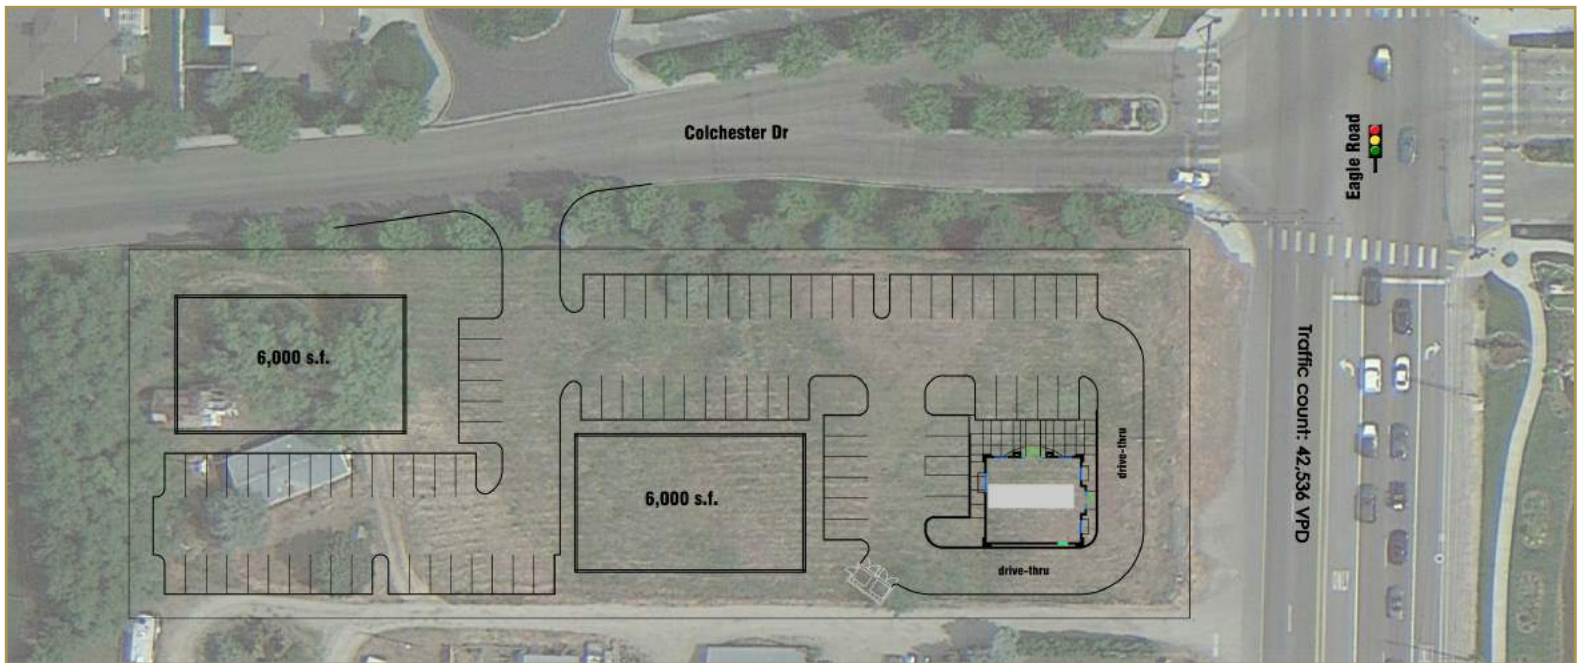

PRIME DEVELOPMENT LAND

For Sale

MARK BOTTLES
REAL ESTATE SERVICES

MB CONCEPTUAL SITE PLAN

TBD EAGLE RD, EAGLE, IDAHO

839 S. Bridgeway Place
Eagle, Idaho
P(208) 377-5700 F(208) 377-0035
www.markbottles.com

Mark Bottles

Cell: (208) 866-2222 | Office: (208) 947-1075
mbottles@markbottles.com