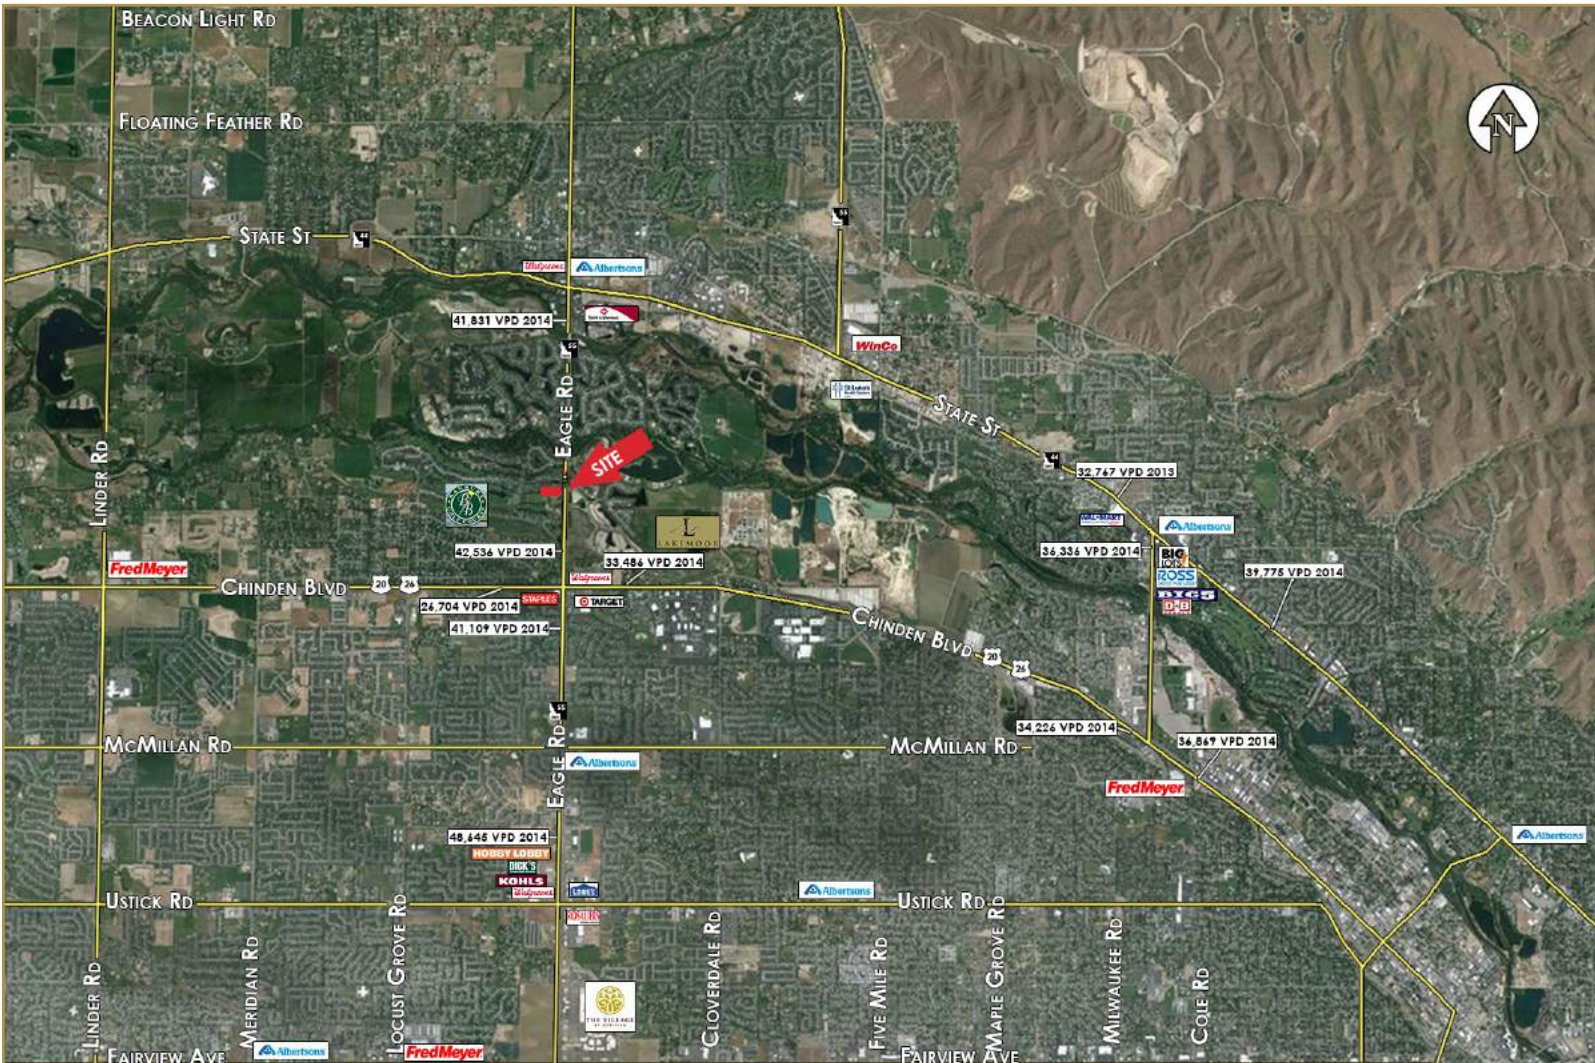

PRIME DEVELOPMENT LAND

For Sale

MARK BOTTLES
REAL ESTATE SERVICES

EAGLE ROAD TO GLENWOOD AERIAL

TBD EAGLE RD, EAGLE, ID

839 S. Bridgeway Place
Eagle, Idaho
P(208) 377-5700 F(208) 377-0035
www.markbottles.com

Mark Bottles

Cell: (208) 866-2222 | Office: (208) 947-1075
mbottles@markbottles.com