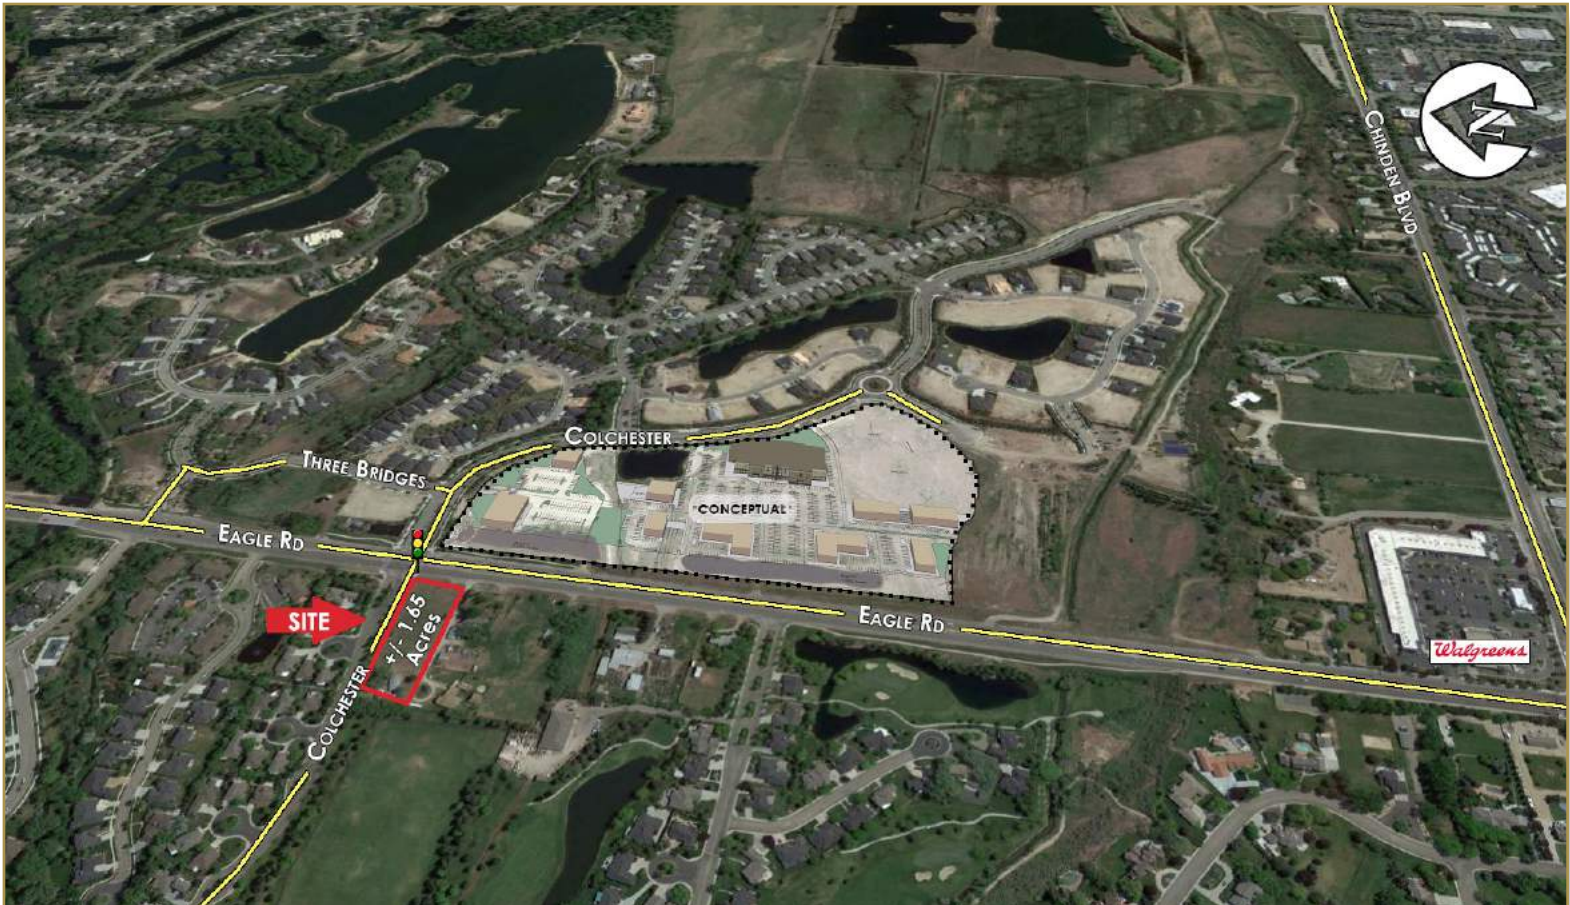

PRIME DEVELOPMENT LAND

For Sale

MARK BOTTLES
REAL ESTATE SERVICES

PROPERTY INFORMATION

TBD EAGLE RD, EAGLE, IDAHO

Demographics 2015:

Population:

1 Mile Radius	5,664
3 Mile Radius	67,209
5 Mile Radius	166,250

Average Household Income:

1 Mile Radius	$112,178
3 Mile Radius	$ 92,665
5 Mile Radius	$ 78,765

Vehicles Per Day 2014:

Eagle Rd

N of Island Woods	41,831
S of Colchester	42,536

Chinden Blvd

W of Eagle	26,704
E of Eagle	33,486

53% of adults within 1 mile of this site have a college degree or higher and have a HH income of $112,178 making this one of the most affluent areas in Idaho

839 S. Bridgeway Place
Eagle, Idaho
P(208) 377-5700 F(208) 377-0035
www.markbottles.com

Mark Bottles

Cell: (208) 866-2222 | Office: (208) 947-1075
mbottles@markbottles.com