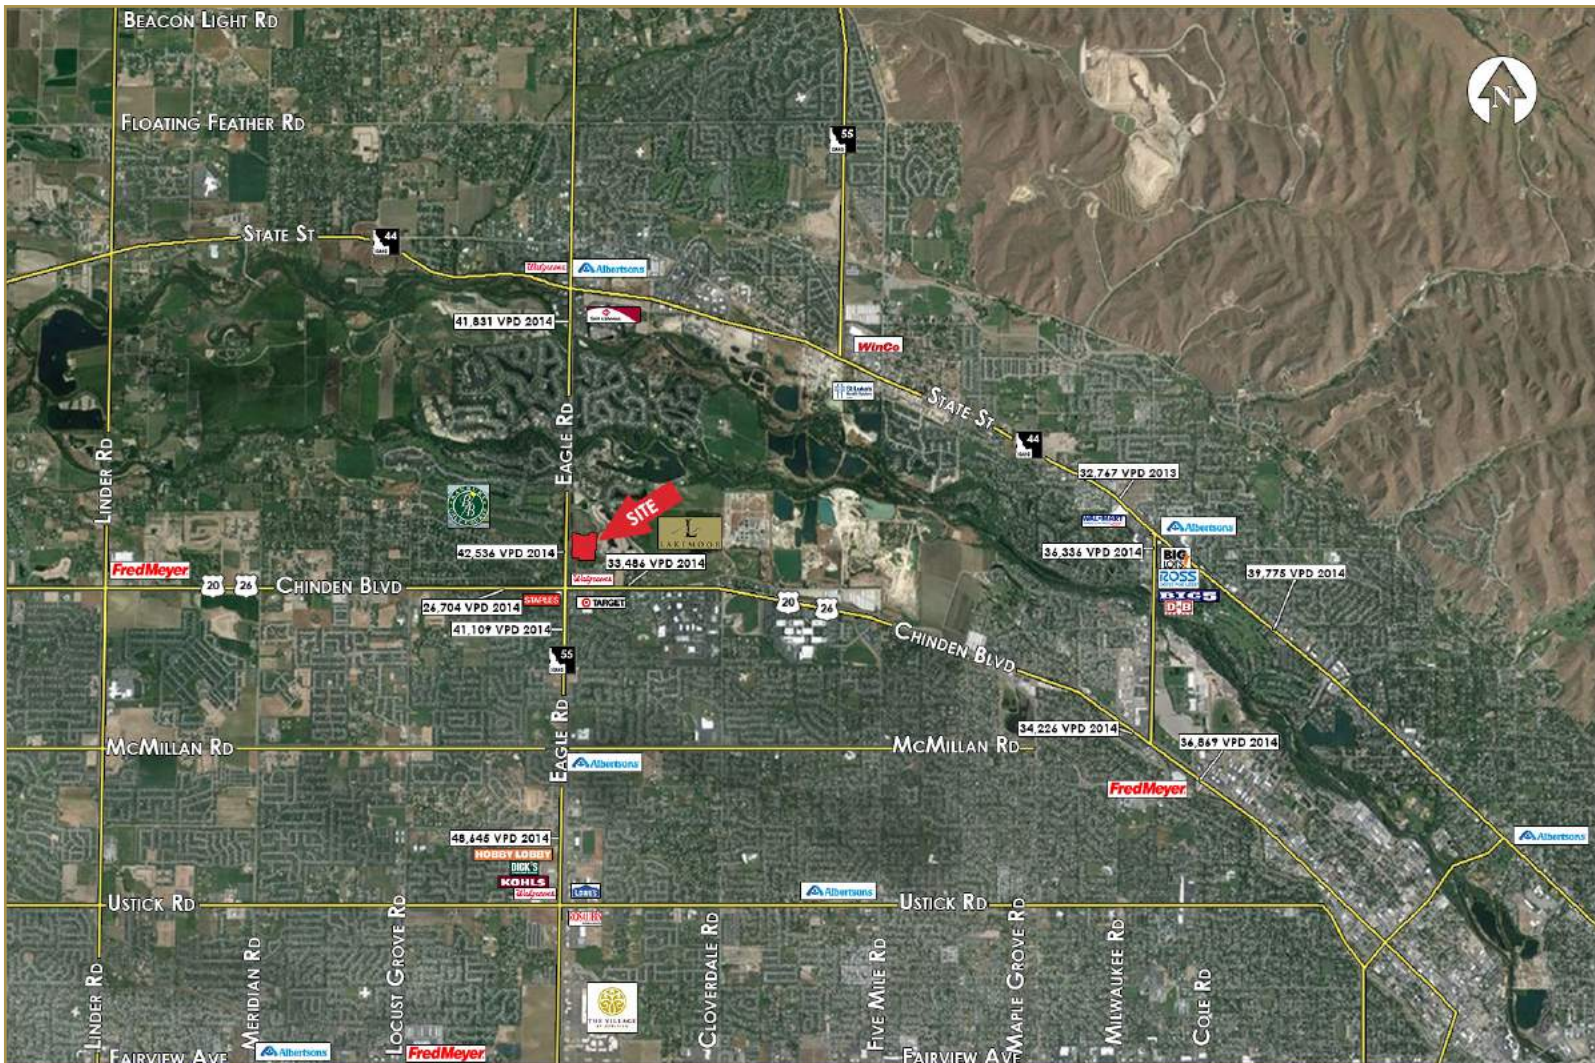

COMMENTS:

- Bridge entry with waterfall creates gorgeous first impression
- Well located serving Eagle, West Boise and Meridian
- Signaled entrance on Eagle Rd for excellent access
- Ideal for office, retail or corporate campus
- Neighbors include Target, Staples and Walgreens
- Eagle road traffic counts: 42,356 VPD

PRIME DEVELOPMENT LAND

For Sale

MARK BOTTLES
REAL ESTATE SERVICES

EAGLE ROAD TO GLENWOOD AERIAL

TBD EAGLE RD, EAGLE, ID

839 S. Bridgeway Place
Eagle, Idaho
P(208) 377-5700 F(208) 377-0035
www.markbottles.com