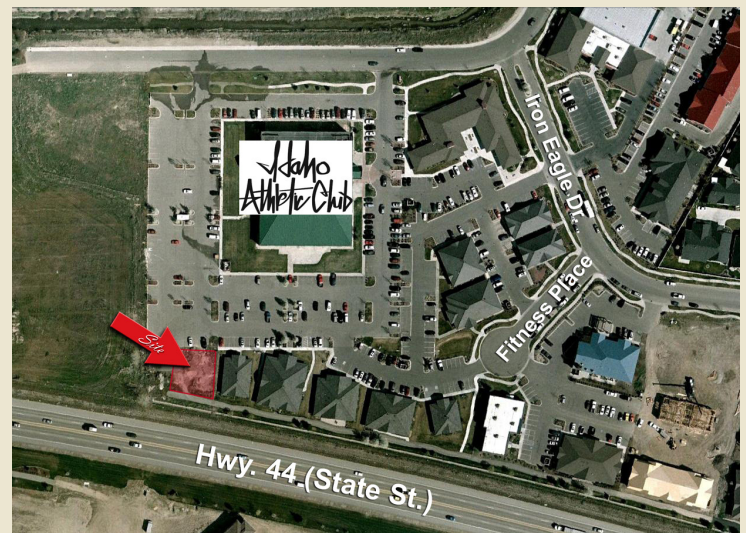

COMMERCIAL LAND

For Sale

MARK BOTTLES
REAL ESTATE SERVICES

PROPERTY INFORMATION:

Address: 553 S Fitness Place
Eagle, Idaho 83616

Directions: SW side of Idaho Athletic Club

Acres: +/- 0.25

Price: \$160,000

COMMENTS:

- Great State Street frontage
- High traffic counts
- Nice business park

- Same parking lot as Idaho Athletic Club

839 S. Bridgeway Place
Eagle, Idaho
P(208) 377-5700 F(208) 377-0035
www.markbottles.com