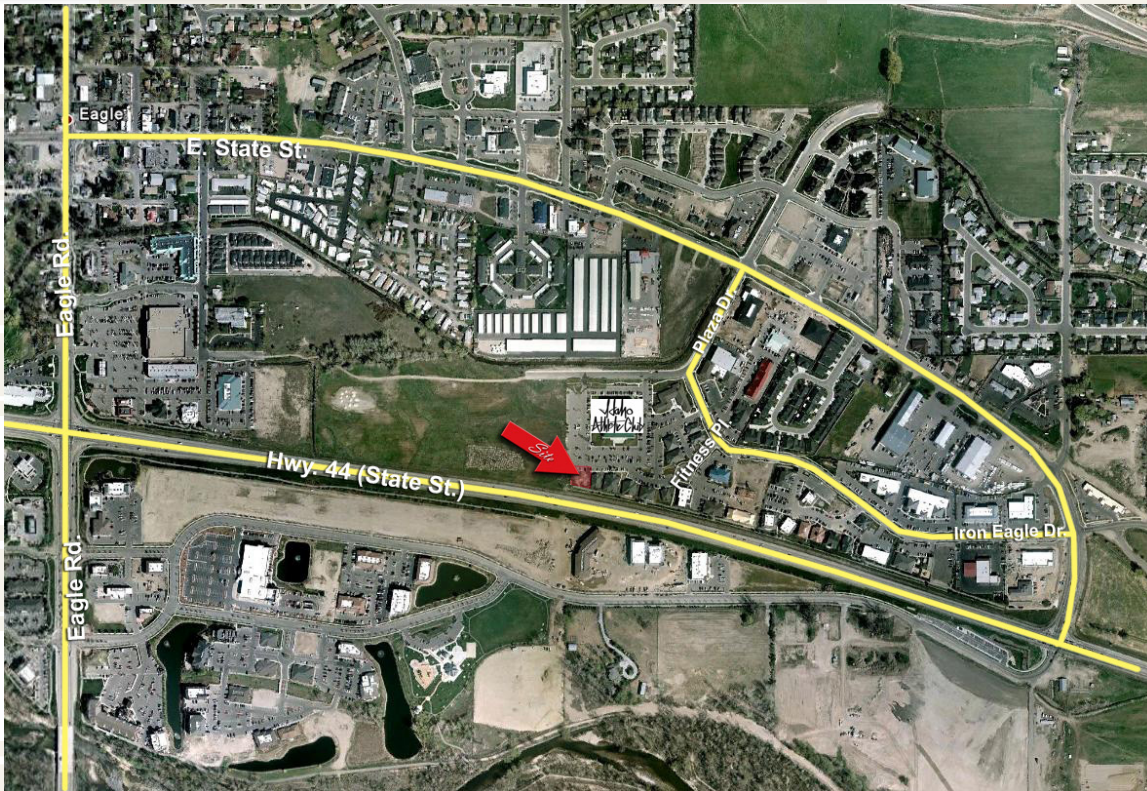

COMMERCIAL LAND

For Sale

MARK BOTTLES
REAL ESTATE SERVICES

PROPERTY INFORMATION:

Address: 553 S Fitness Place
Eagle, Idaho 83616

Directions: SW side of Idaho Athletic Club

Acres: +/- 0.25

Price: \$160,000

COMMENTS:

- Great State Street frontage
- High traffic counts
- Nice business park

- Same parking lot as Idaho Athletic Club

839 S. Bridgeway Place
Eagle, Idaho
P(208) 377-5700 F(208) 377-0035
www.markbottles.com