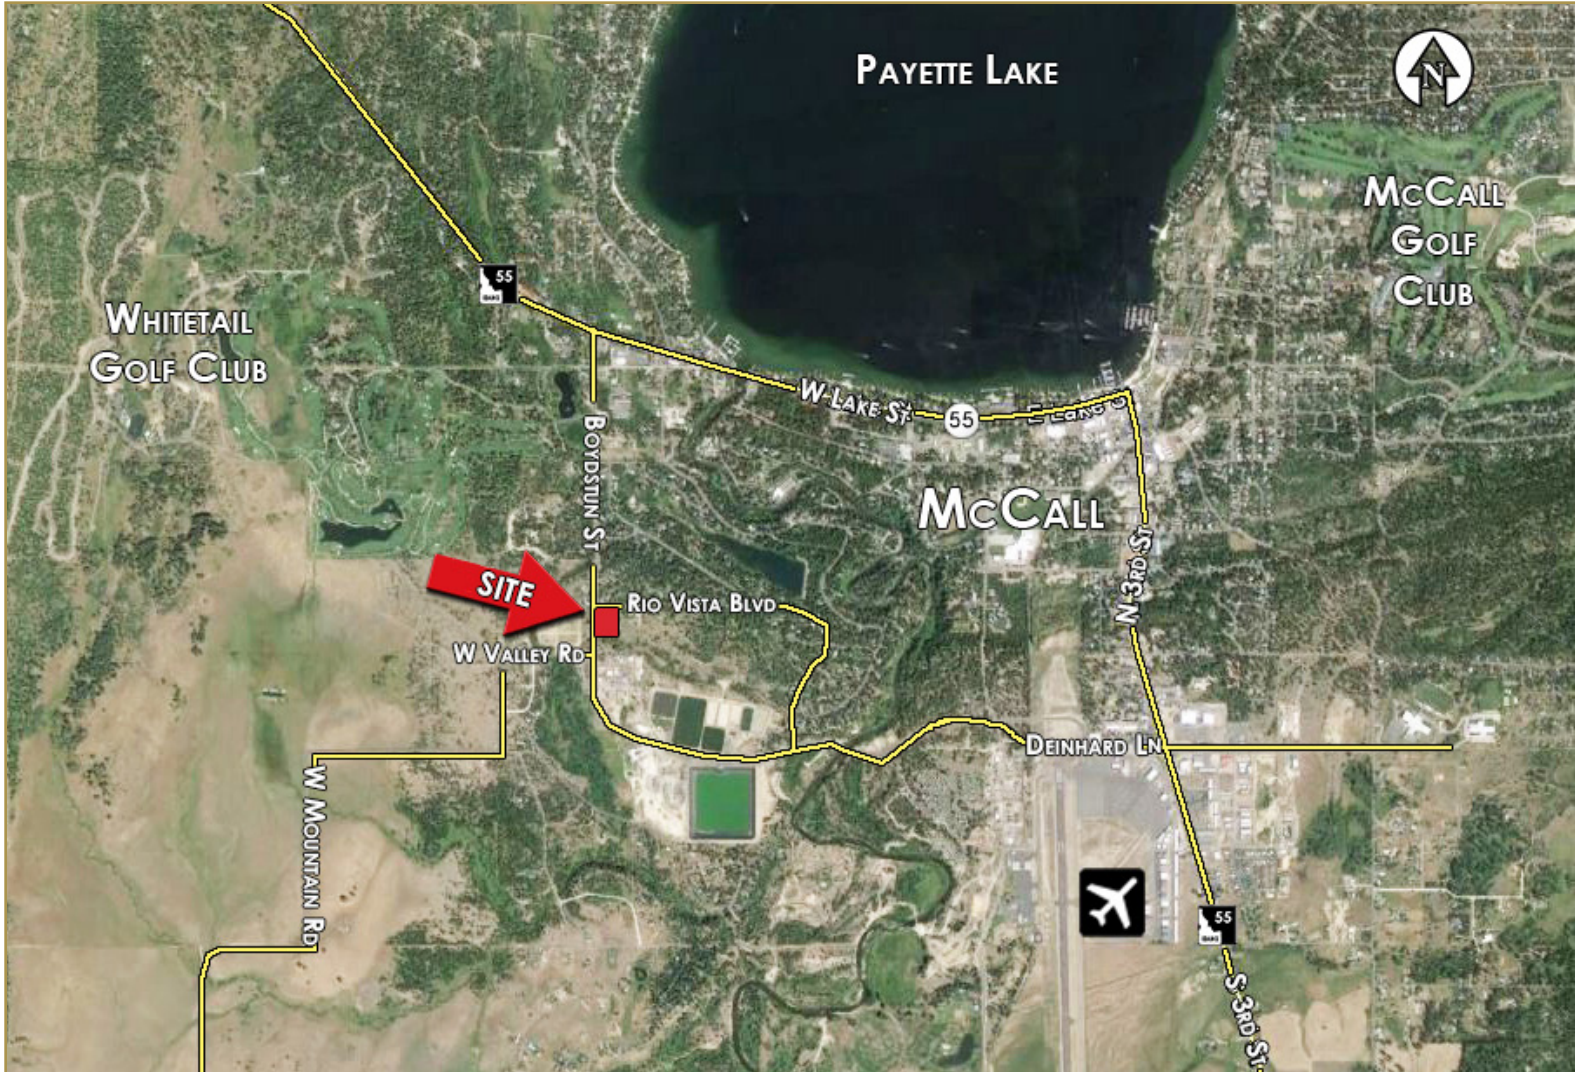

DEVELOPMENT LAND MCCALL

For Sale

MARK BOTTLES
REAL ESTATE SERVICES

MID LEVEL AERIAL

185 RIO VISTA BLVD, MCCALL

839 S. Bridgeway Place
Eagle, Idaho

P(208) 377-5700 F(208) 377-0035

www.markbottles.com

Mark Bottles

Cell: (208) 866-2222 | Office: (208) 947-1075

mbottles@markbottles.com