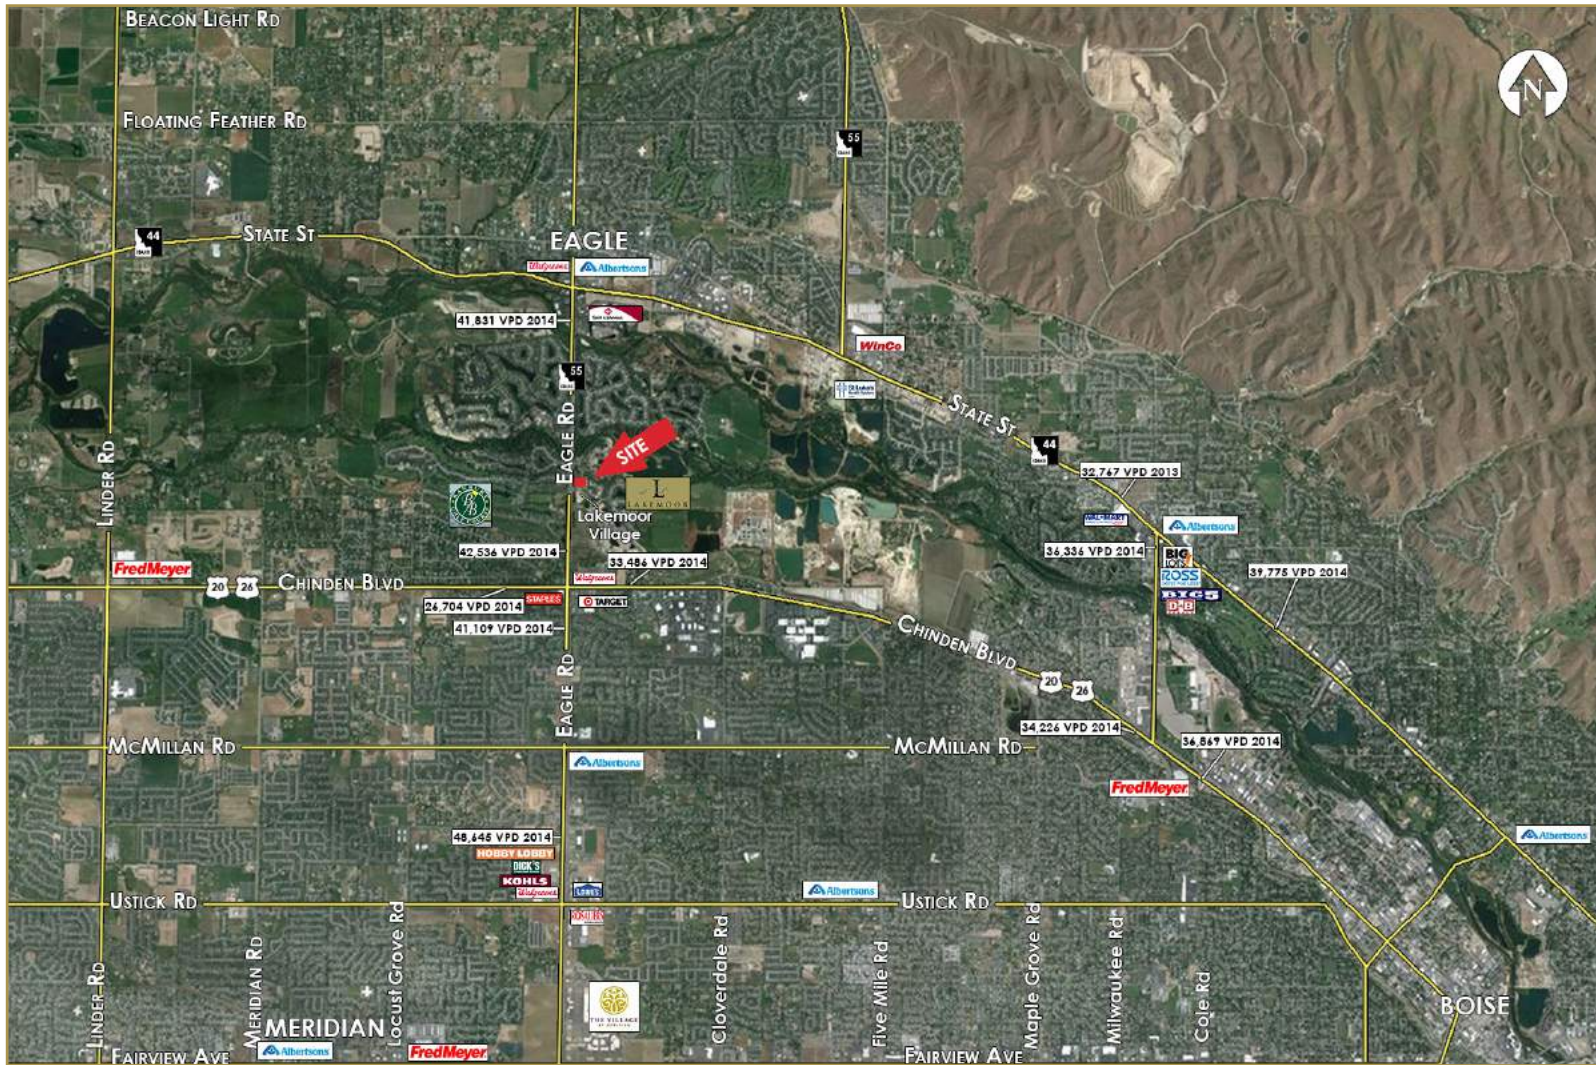

PRIME DEVELOPMENT LAND

For Sale

MARK BOTTLES
REAL ESTATE SERVICES

EAGLE ROAD TO GLENWOOD AERIAL

TBD THREE BRIDGES, EAGLE, ID

839 S. Bridgeway Place
Eagle, Idaho
P(208) 377-5700 F(208) 377-0035
www.markbottles.com

Mark Bottles

Cell: (208) 866-2222 | Office: (208) 947-1075
mbottles@markbottles.com