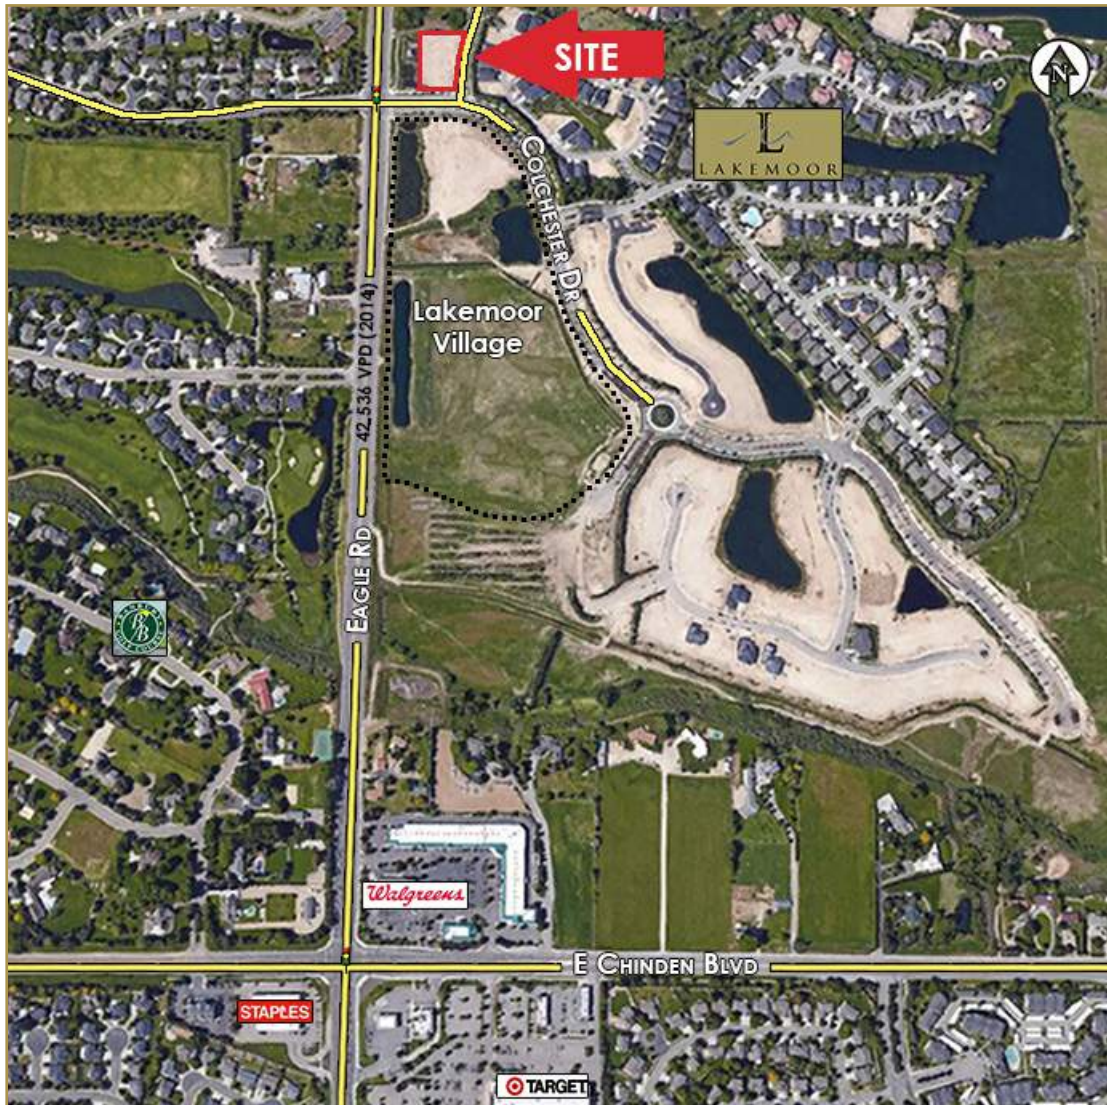

PRIME DEVELOPMENT LAND

For Sale

MARK BOTTLES
REAL ESTATE SERVICES

MB SITE AERIAL

TBD THREE BRIDGES, EAGLE, ID

839 S. Bridgeway Place
Eagle, Idaho
P(208) 377-5700 F(208) 377-0035
www.markbottles.com

Mark Bottles

Cell: (208) 866-2222 | Office: (208) 947-1075
mbottles@markbottles.com