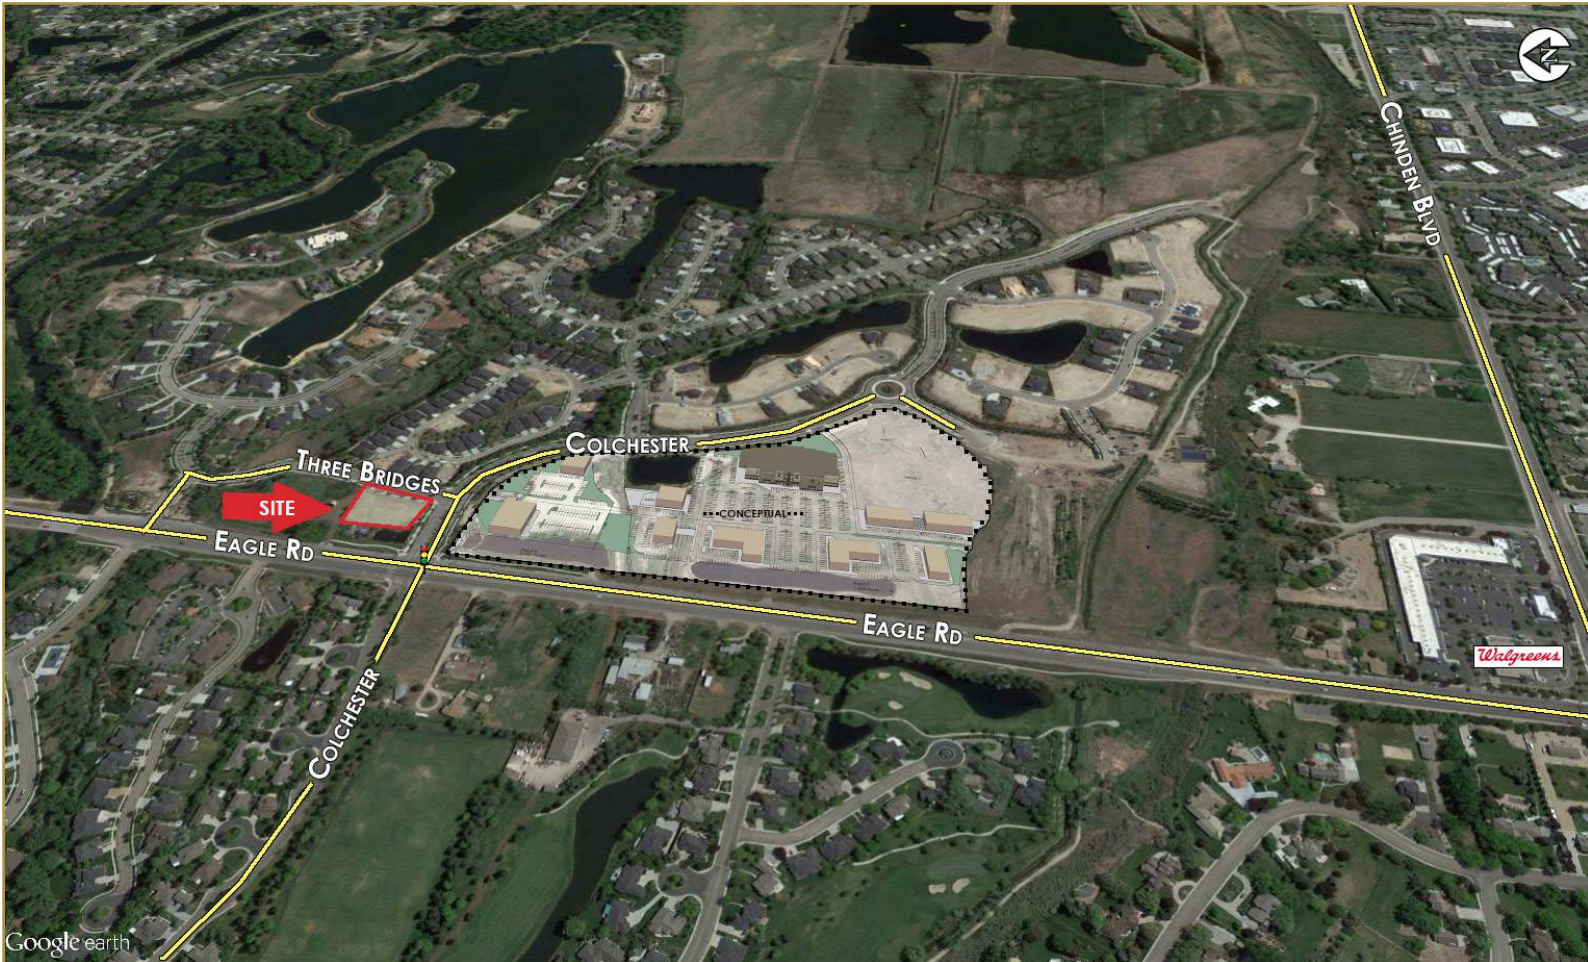

PRIME DEVELOPMENT LAND

For Sale

MARK BOTTLES
REAL ESTATE SERVICES

MB DEMOGRAPHIC INFORMATION

TBD THREE BRIDGES, EAGLE, ID

Demographics 2015:

Population:

1 Mile Radius	5,664
3 Mile Radius	67,209
5 Mile Radius	166,250

Average Household Income:

1 Mile Radius	$112,178
3 Mile Radius	$ 92,665
5 Mile Radius	$ 78,765

Vehicles Per Day 2014:

Eagle Rd

N of Island Woods	41,831
S of Colchester	42,536

Chinden Blvd

W of Eagle	26,704
E of Eagle	33,486

53% of adults within 1 mile of this site have a college degree or higher and have a HH income of $112,178 making this one of the most affluent areas in Idaho

839 S. Bridgeway Place
Eagle, Idaho
P(208) 377-5700 F(208) 377-0035
www.markbottles.com

Mark Bottles

Cell: (208) 866-2222 | Office: (208) 947-1075
mbottles@markbottles.com